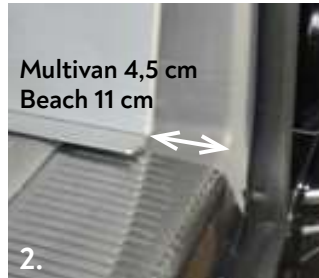

Installation guide

Surfer bed with splitting option

T5/T6/T6.1 Multivan/Beach

VanEssa
mobilcamping

1. Rear board installation

- Lift the rear board inside the vehicle (pic. 1). The position for the rear board is 4,5 cm (T5/T6/T6.1 Multivan) respectively 11 cm (T5/T6/T6.1 Beach) from the edge of the door sill protection (pic. 2).
- Put the T of the hammerhead screw through the slots into the rails. By dint of the neoprene disc, jack-knife the T and finally tighten the knob while holding the T-part in position (pic. 4).

Note: The hammerhead screws are being anchored shifted in the notches of the indentation on the underside of the airline rails. Therefore the T of the hammerhead screws doesn't engage exactly in a 90° angle.

- Mount the adjusting screws on both sides until they are fixed with the vehicle lining (pic. 4).