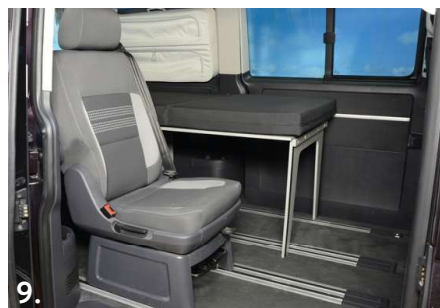

Installation guide

Surfer bed with splitting option

T5/T6/T6.1 Multivan/Beach

VanEssa
mobilcamping

1. Rear board installation

- Lift the rear board inside the vehicle (pic. 1). The position for the rear board is 4,5 cm (T5/T6/T6.1 Multivan) respectively 11 cm (T5/T6/T6.1 Beach) from the edge of the door sill protection (pic. 2).
- Put the T of the hammerhead screw through the slots into the rails. By dint of the neoprene disc, jack-knife the T and finally tighten the knob while holding the T-part in position (pic. 4).

Note: The hammerhead screws are being anchored shifted in the notches of the indentation on the underside of the airline rails. Therefore the T of the hammerhead screws doesn't engage exactly in a 90° angle.

- Mount the adjusting screws on both sides until they are fixed with the vehicle lining (pic. 4).

2. Bed system assembly

- Lift the front edge of the sleeping board(s) a little and pull it into the passenger compartment until it engages in the connection points. The wooden pillar swings out automatically (pic. 5/8).
- Unfold the mattress(es) into the passenger compartment...and have a good sleep on our cosy VanEssa bed (pic. 6/9).
- Only undivided surfer bed: As an optional fastening, fix the mount with the hammerhead screw in the airline rail and then fix the the wooden pillar to the mount with the star knob screw (pic. 10).

Assembly with seats:

- If triple-seat bench/single seats are used, flap them und move them to the back, so that they fit under the sleeping board.

3. Storing

- While driving, the sleeping board lies on the rear board. For safety reasons, make sure that the bore holes on the bottom of the folding board(s) are engaged in the fittings of the rear board.
- As an additional fastening, we recommend the use of a tension belt - especially when the surfer bed is used without any seats (pic. 7).